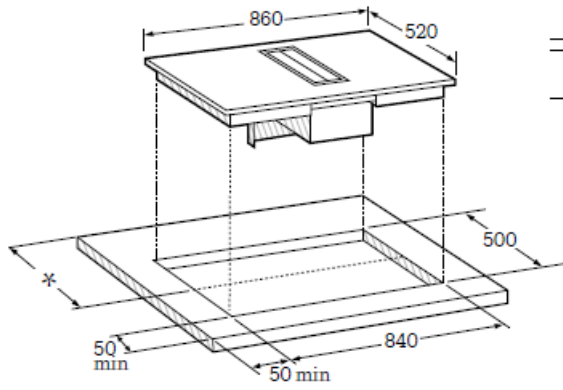

VENTED HOB
SOTH19008

* Variable according to the depth of the worktop