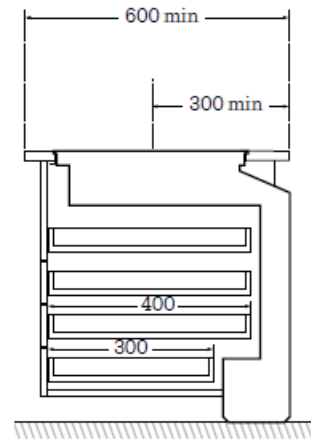

VENTED HOB
SOTH19008

* Variable according to the depth of the worktop