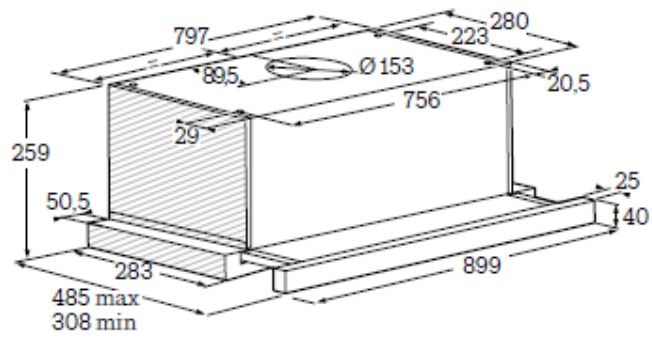

TELESCOPIC HOOD 90 cm
SOHT1910X

TELESCOPIC HOOD 60 cm
SOHT1610X