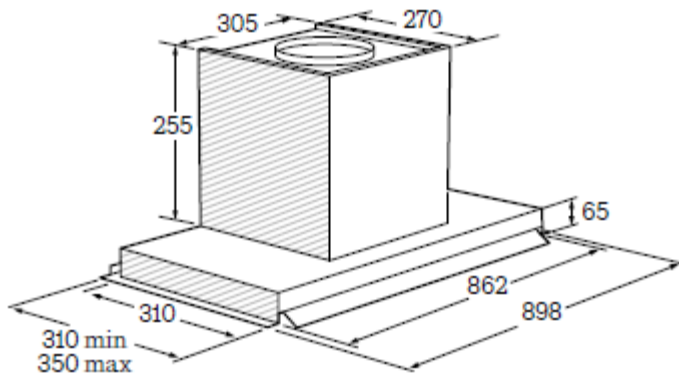

FILTER UNIT 90 cm
SOHG1920X

FILTER UNIT 60 cm
SOHG1620X