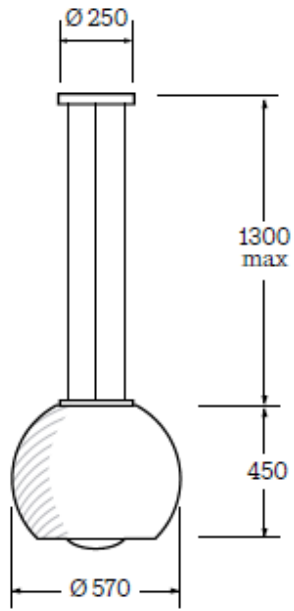

GLOBE ISLAND HOOD
SOHD1600B | SOHD1600W

BOX ISLAND HOOD
SOHI1910X