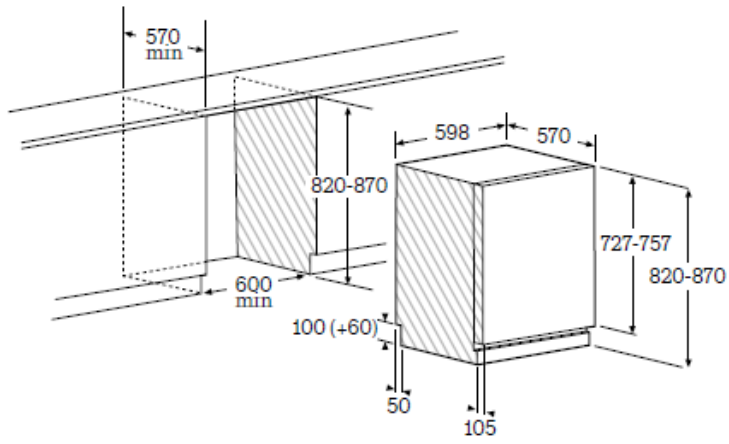

DISHWASHER 60 cm  
SODV1620F | SODV1610F

DISHWASHER 45 cm  
SODV1410F